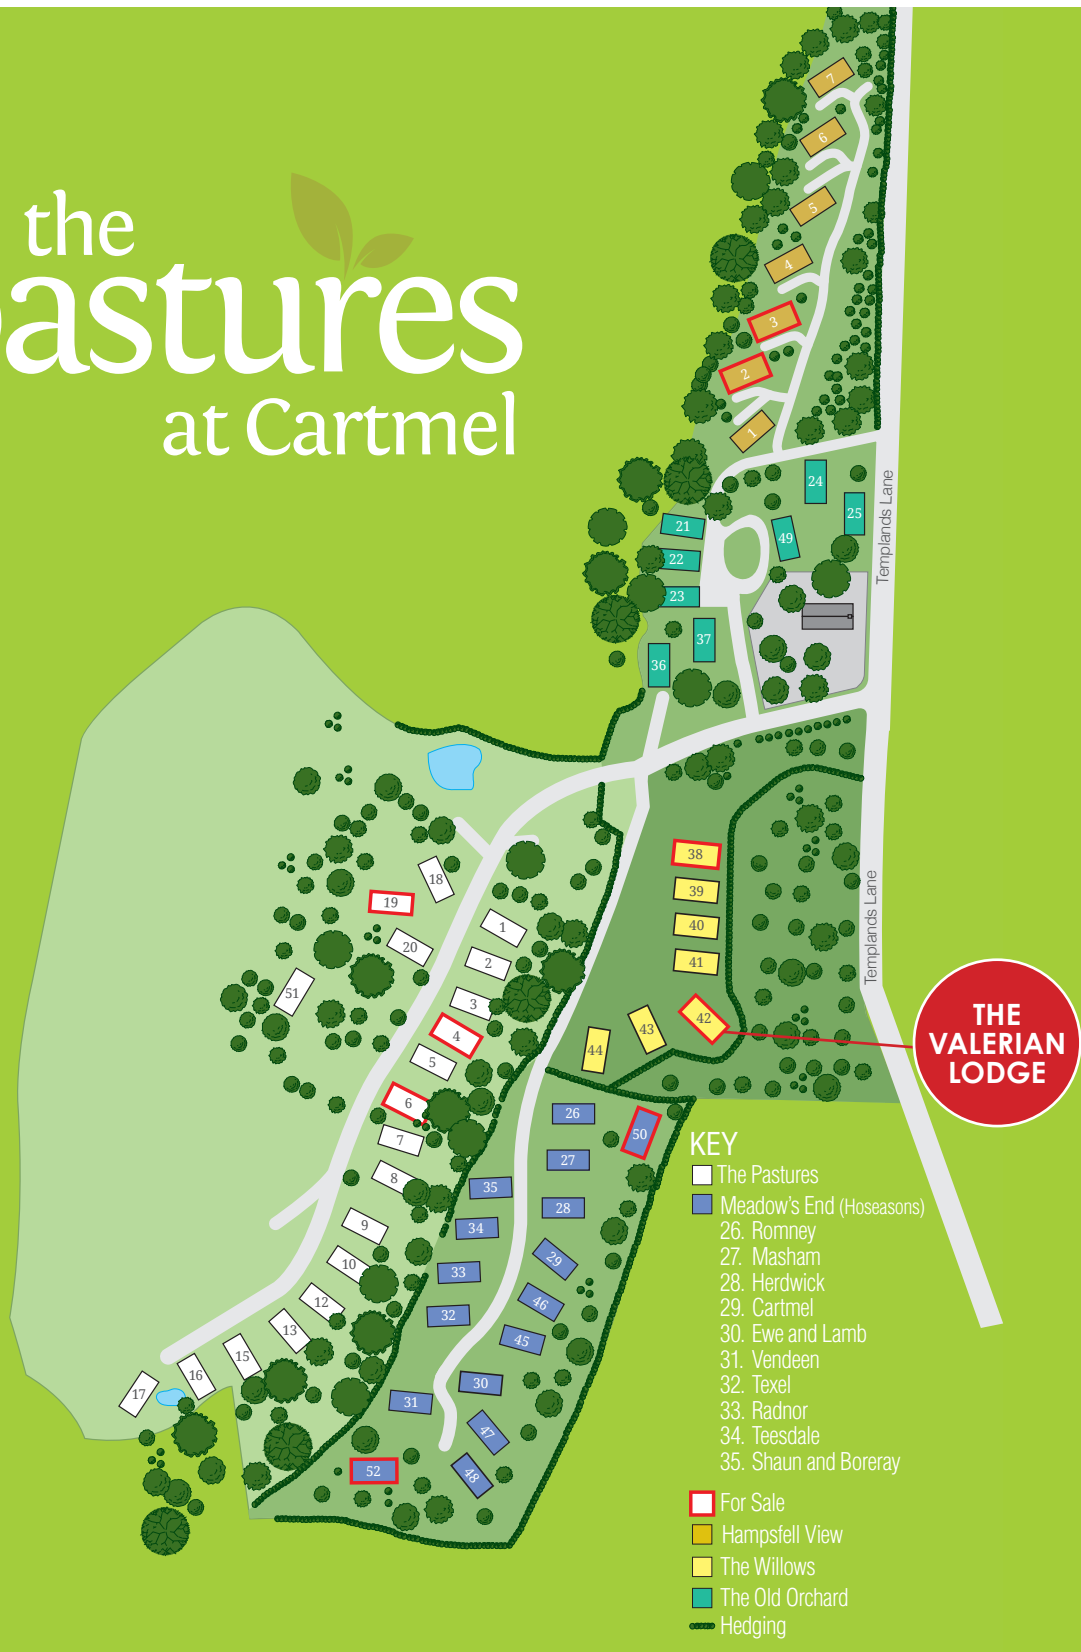

the pastures at Cartmel

- KEY**
- The Pastures
 - Meadow's End (Hoseasons)
 - 26. Romney
 - 27. Masham
 - 28. Herdwick
 - 29. Cartmel
 - 30. Ewe and Lamb
 - 31. Vendeen
 - 32. Texel
 - 33. Radnor
 - 34. Teesdale
 - 35. Shaun and Boreray
 - For Sale
 - Hampsfell View
 - The Willows
 - The Old Orchard
 - Hedging