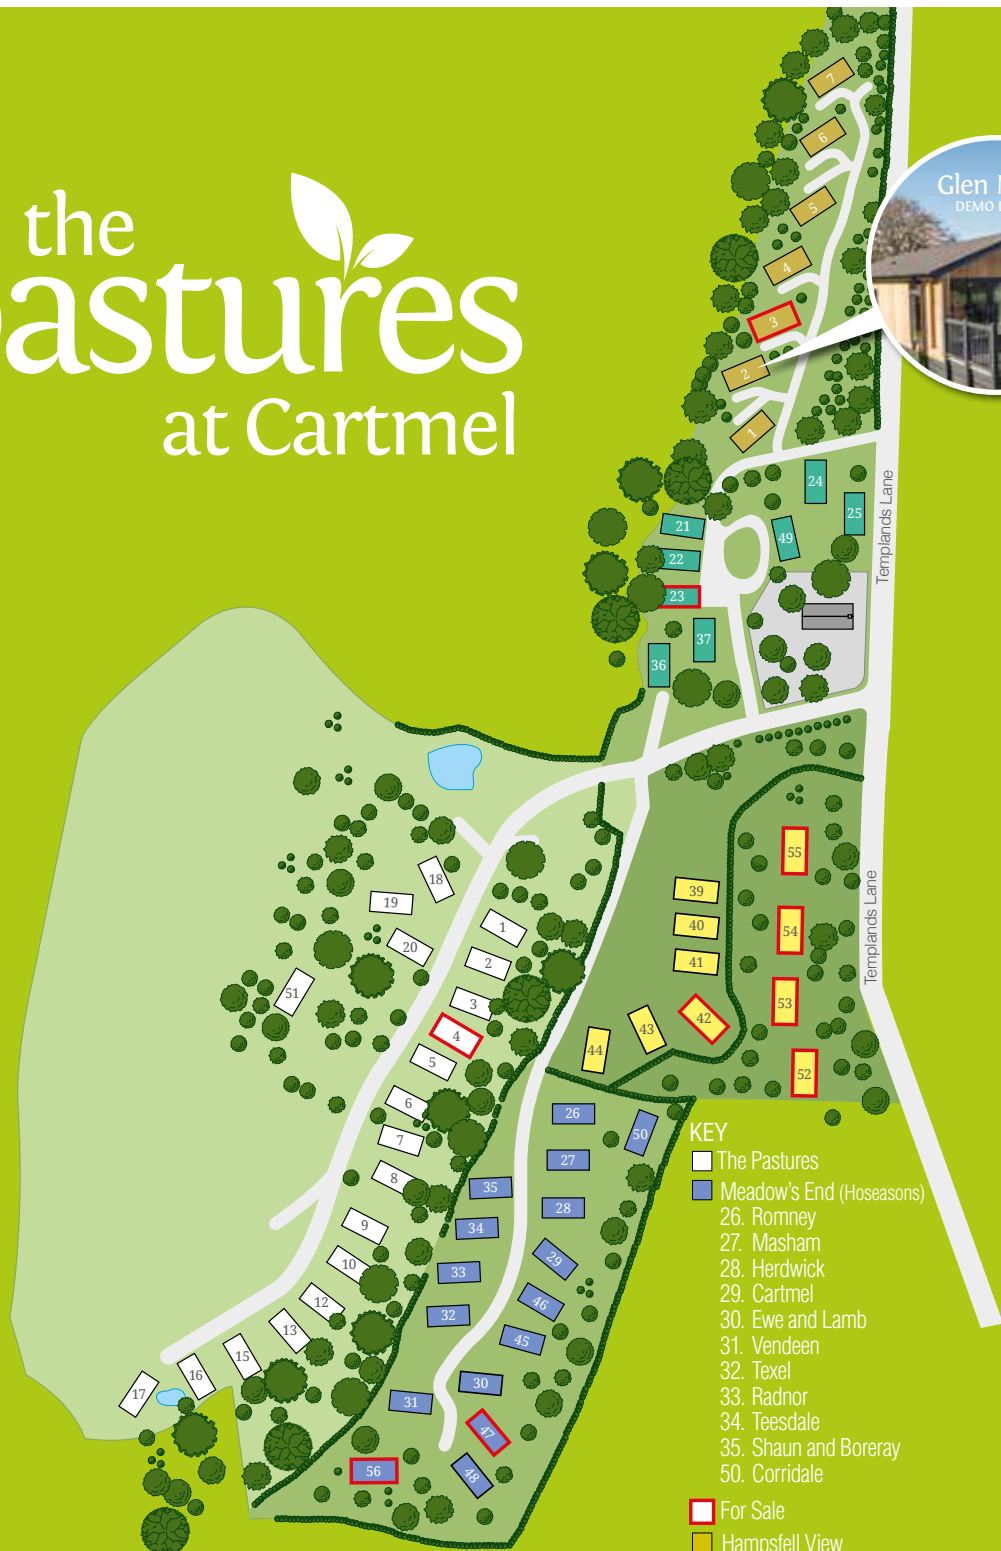

# the pastures at Cartmel

- KEY**
- The Pastures
  - Meadow's End (Hoseasons)
    - 26. Romney
    - 27. Masham
    - 28. Herdwick
    - 29. Cartmel
    - 30. Ewe and Lamb
    - 31. Vendeen
    - 32. Texel
    - 33. Radnor
    - 34. Teesdale
    - 35. Shaun and Boreray
    - 50. Corridale
  - For Sale
  - Hampsfell View
  - The Willows
  - The Old Orchard
  - Hedging