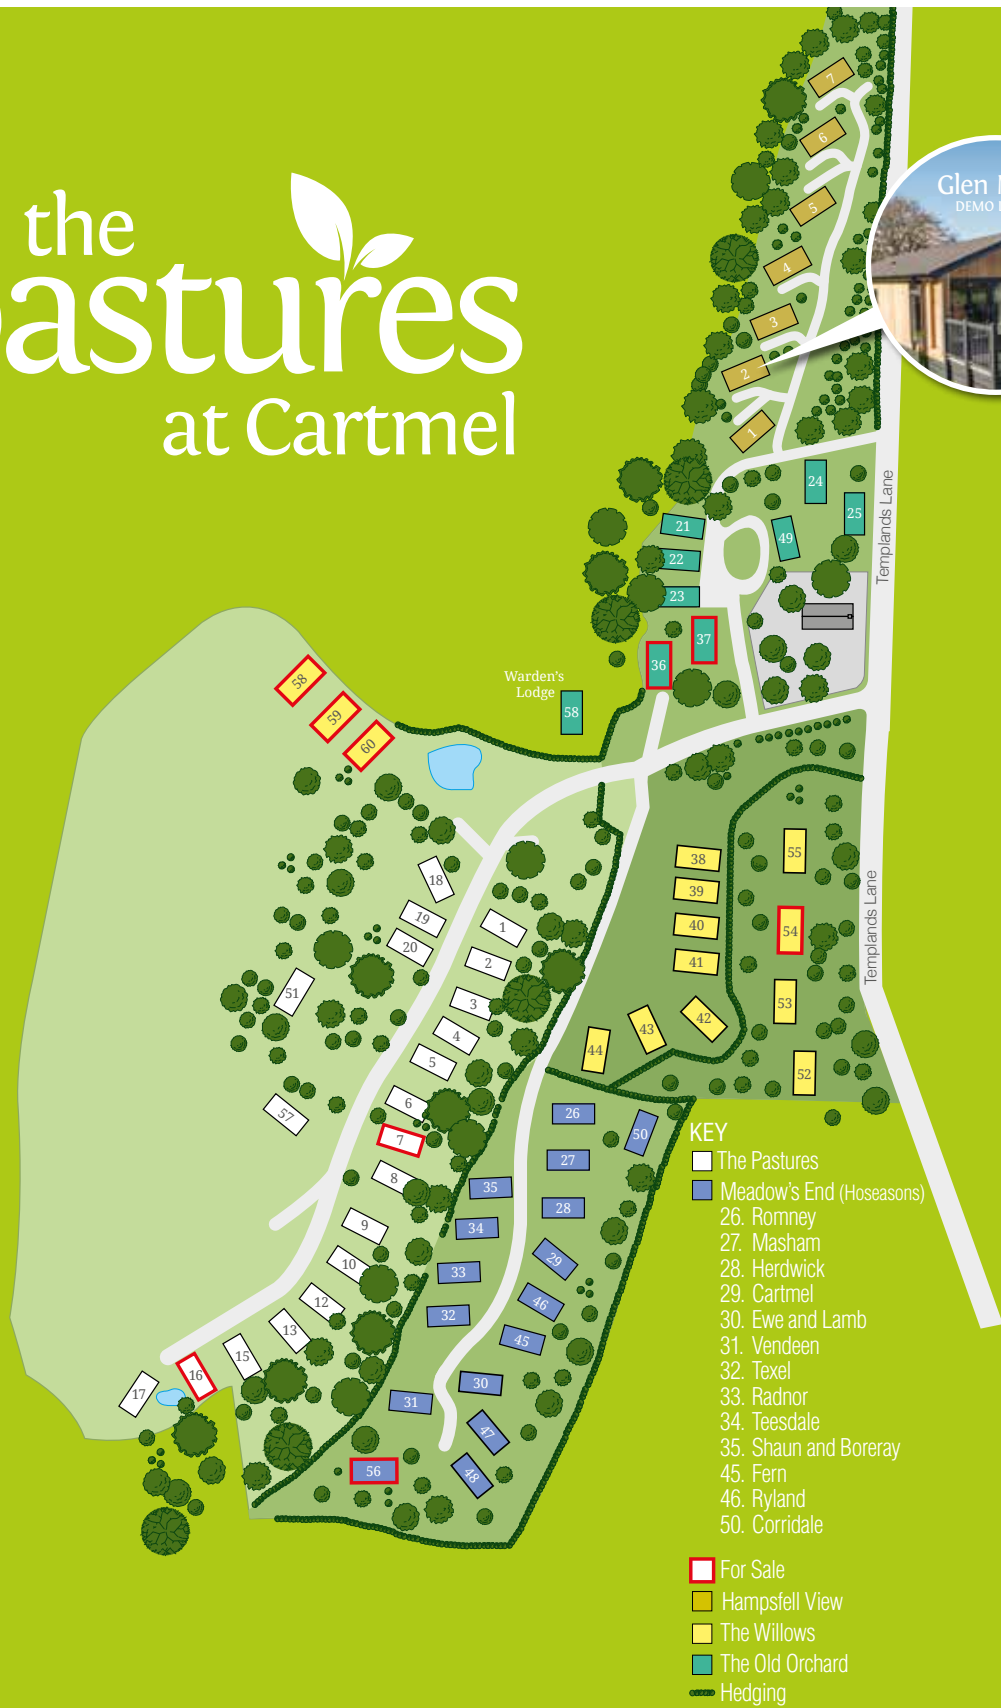

# the pastures at Cartmel

The Pastures  
 Templands Lane, Allithwaite, Cumbria LA11 7QY  
 Phone: 015395 34252  
 Mobile: 07970 779329  
 Email: andy@thepastures.co.uk